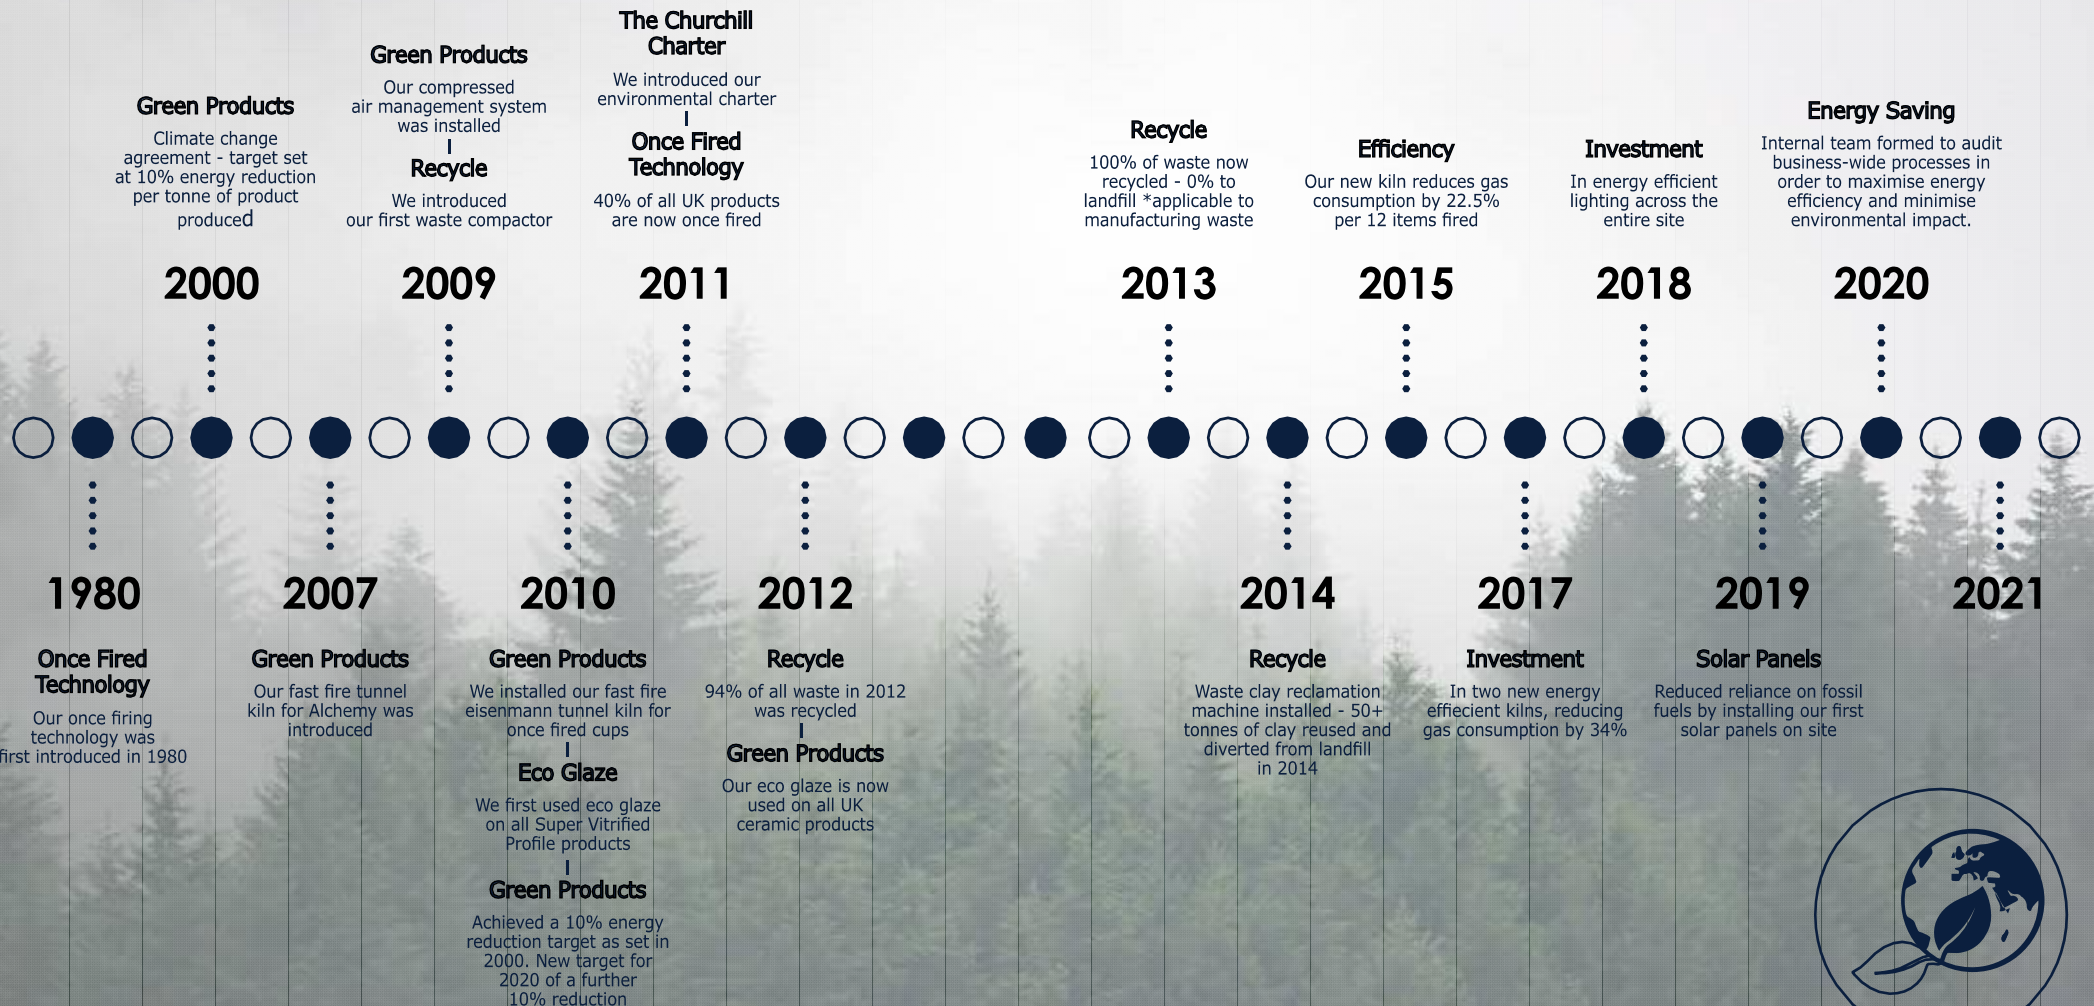

SMALL WOODEN TRIVET

ZCAWDBS1 21 x 27cm
8¼" x 10¾"
H: 9.2cm 3½"
CTN QTY 4 €26.60

Visit www.churchill1795.com
to see our wood compatibility guide.

Our Environment

the steps to a more sustainable future

We give extensive consideration to the impact on the environment throughout our production processes and ensure that the best environmental option is always adopted.