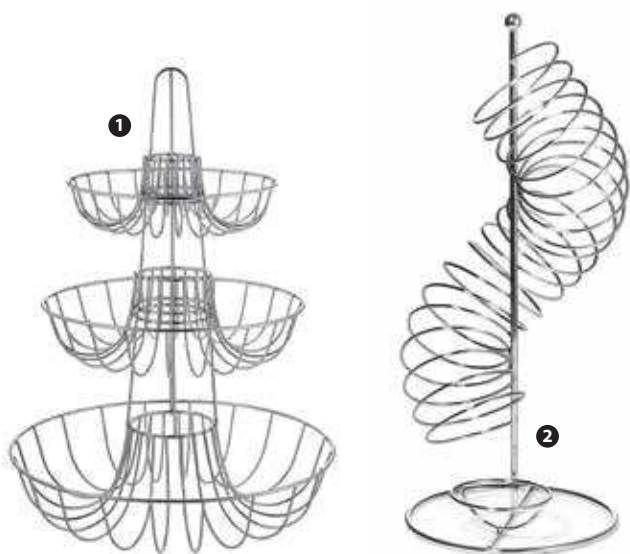

4166

DSC9831

abert

araven
FOOD SAFETY INNOVATIONS