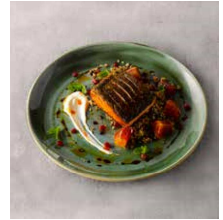

Samphire Green

Code: SSGS

NEW COLOUR