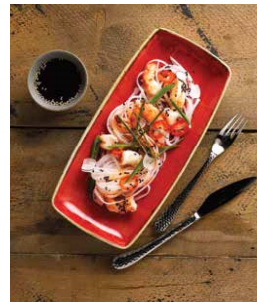

Creative and versatile

Winter | Invierno | Inverno | Hiver

🇫🇷 Peppercorn Grey rappelle les couleurs de l'hiver et améliore la présentation des plats de saison. Parfait à la fois pour les repas rustiques ou haut de gamme. Berry red rappelle les couleurs de Noël.